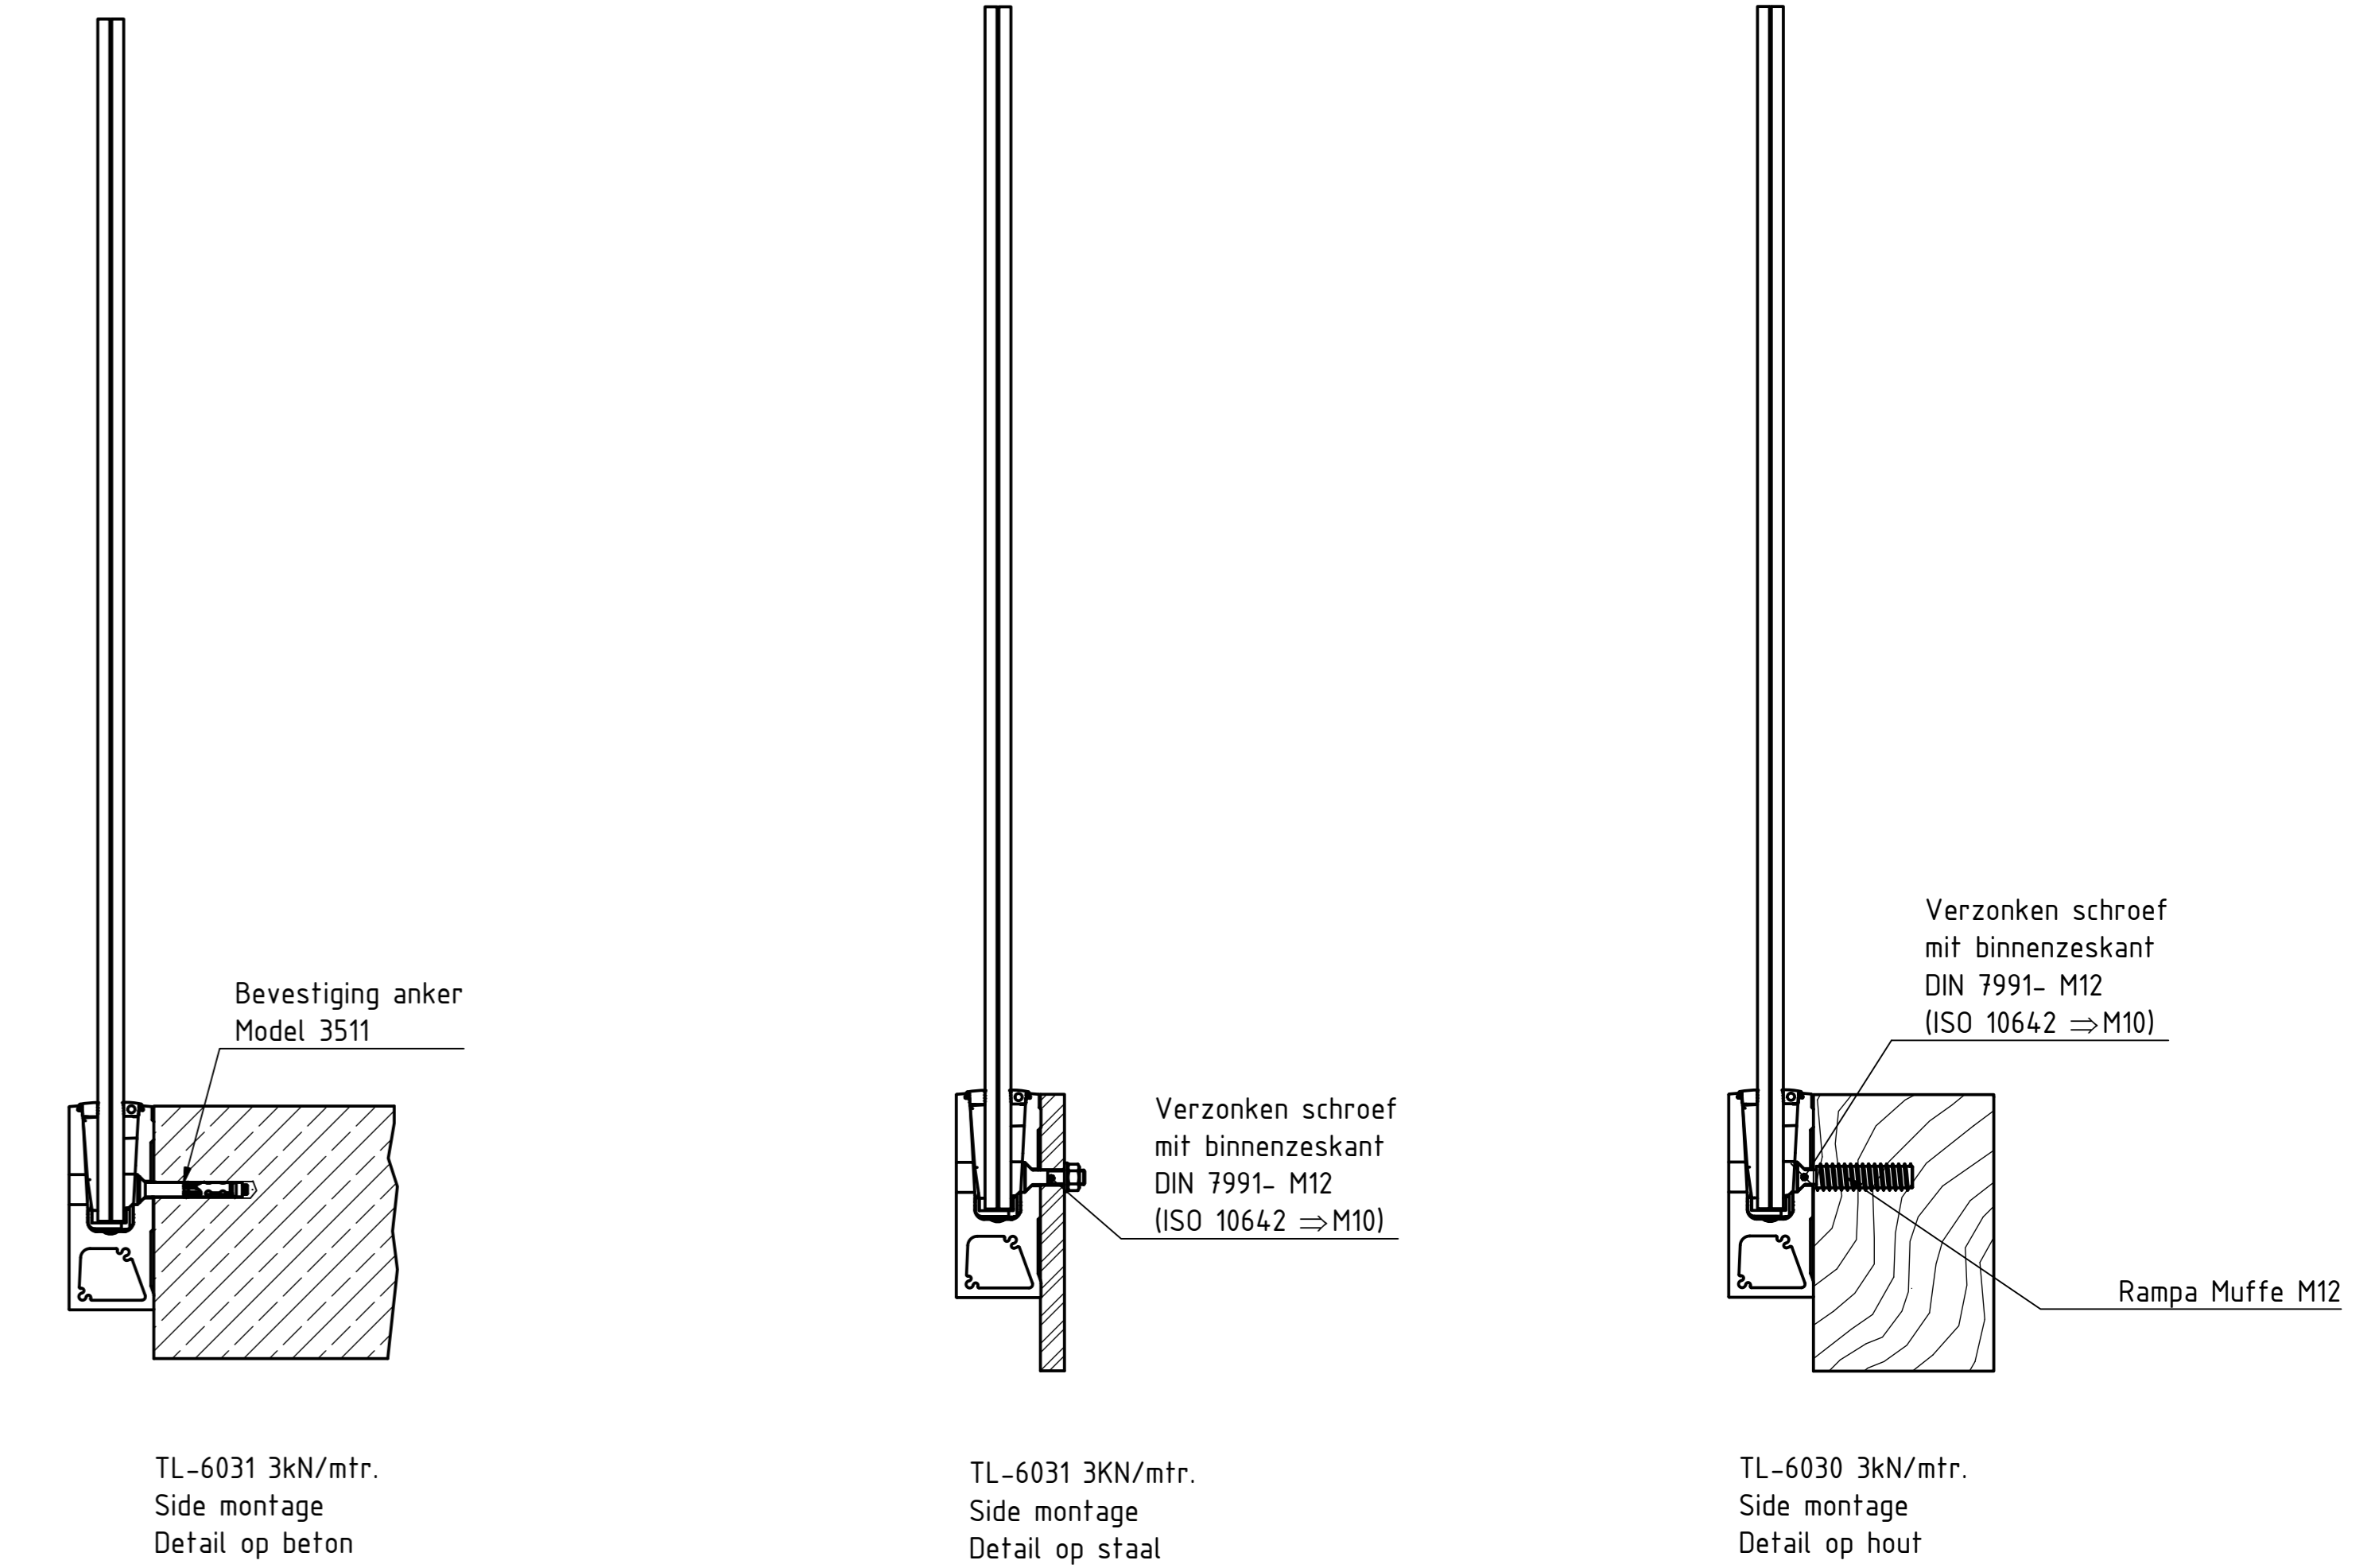

Handrailingen opties

Flex-Fit glas diktes opties

Details

Gaten afstand

Top Cover opties

Overview TL-6031

Designed by FV	Created 05.11.2015	Modified by	Comment
		Description Overview TL-6031	
		Article number Overview TL-6031	Scale A0 1:5