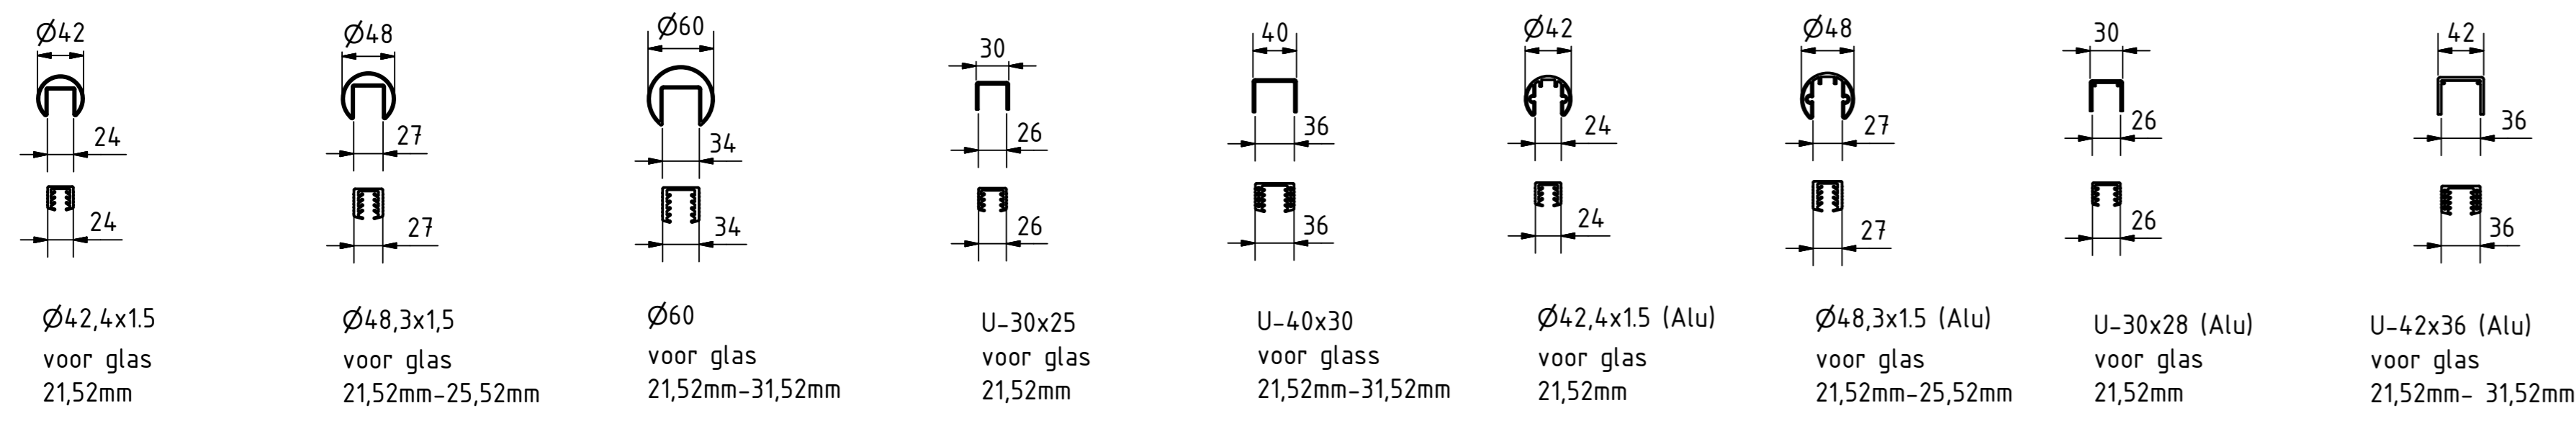

Handrailingen opties

Flex-Fit glas diktes opties

Details

Gaten afstand

Top Cover opties

Overview TL-6031

Designed by FV	Created 05.11.2015	Modified by	Comment
		Description Overview TL-6031	
		Article number Overview TL-6031	Scale A0 1:5