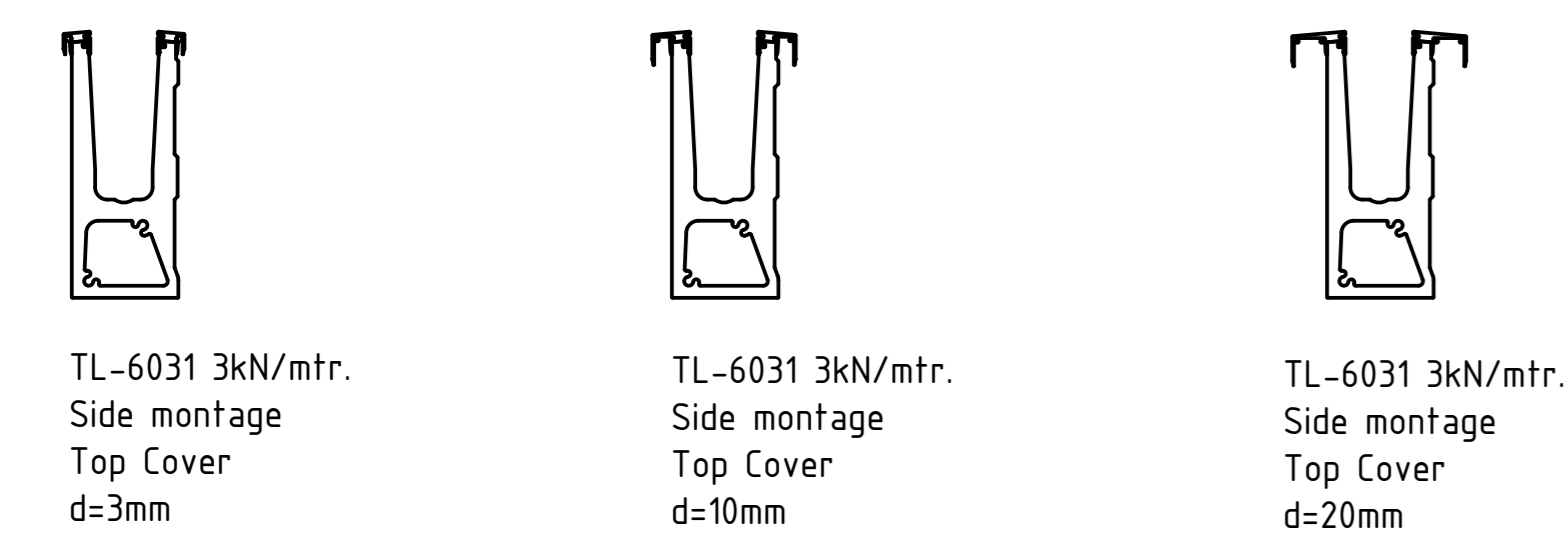

Handrailingen opties

Flex-Fit glas diktes opties

Details

Gaten afstand

Top Cover opties

Overview TL-6031

Designed by FV	Created 05.11.2015	Modified by	Comment
		Description Overview TL-6031	
		Article number Overview TL-6031	Scale A0 1:5