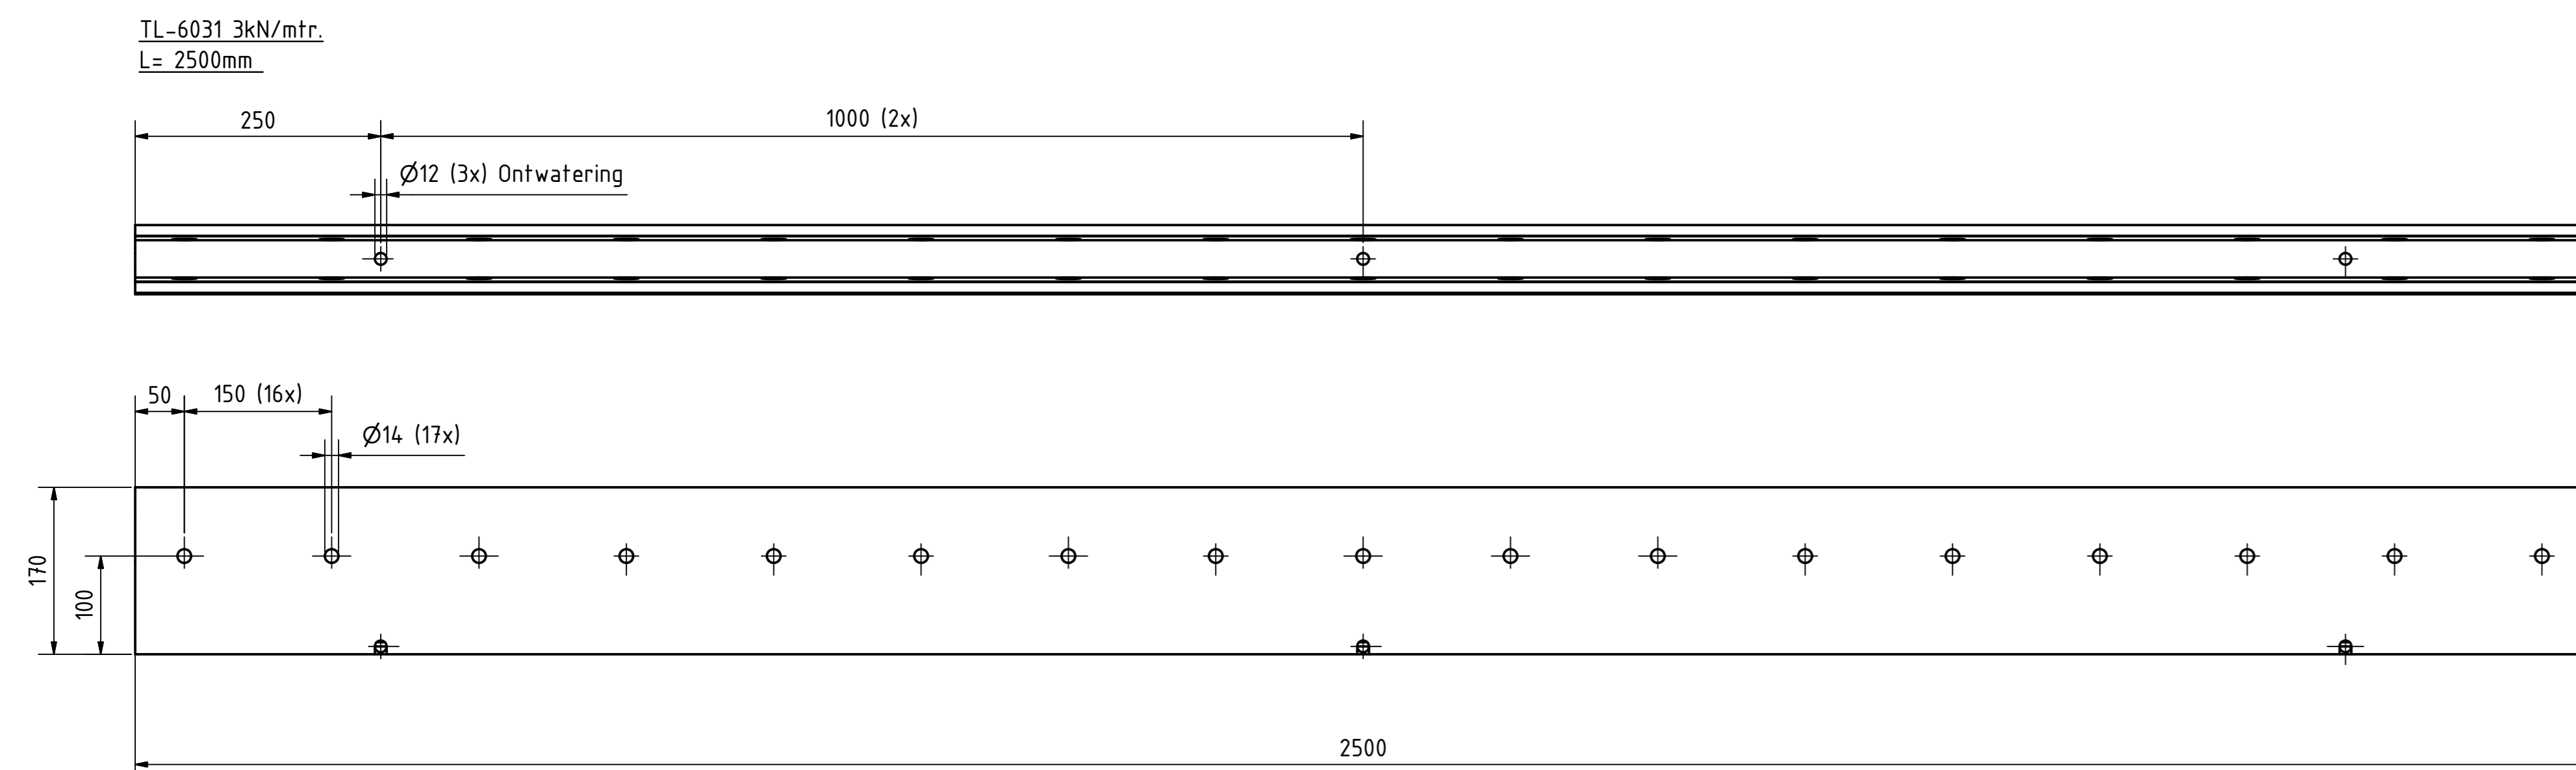

Handrailingen opties

Flex-Fit glas diktes opties

Details

Gaten afstand

Top Cover opties

Overview TL-6031

Designed by FV	Created 05.11.2015	Modified by	Comment
		Description Overview TL-6031	
		Article number Overview TL-6031	Scale A0 1:5