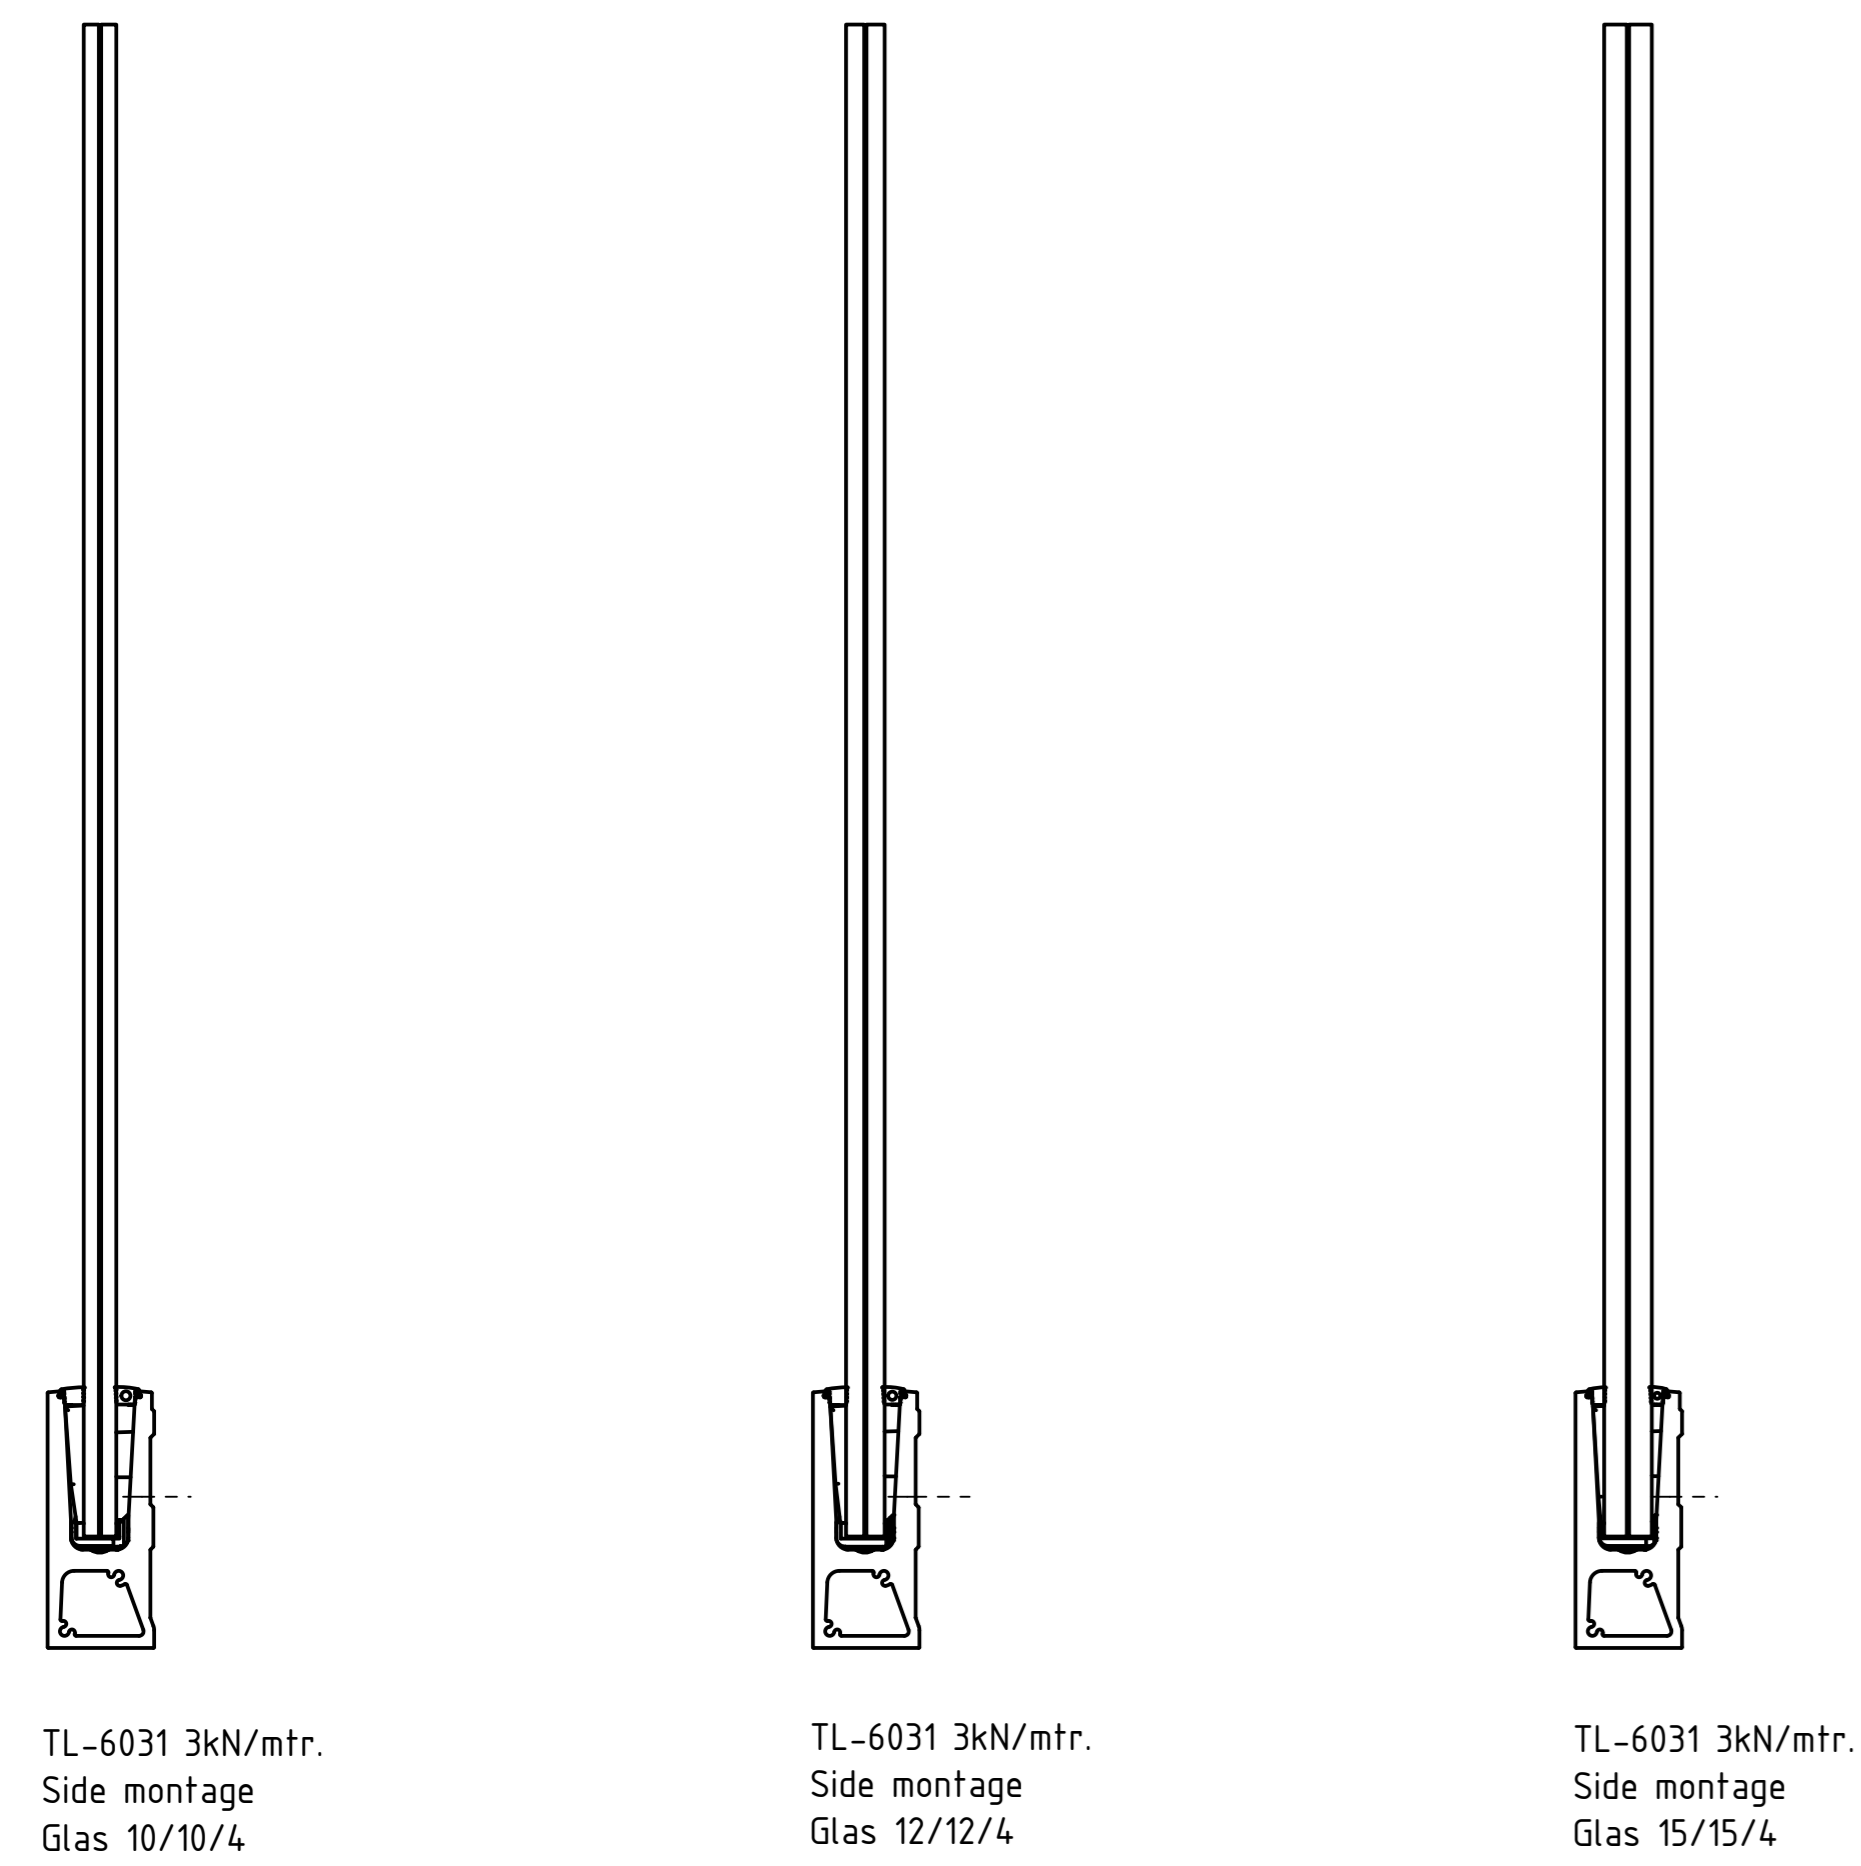

Handrailingen opties

Flex-Fit glas diktes opties

Details

Gaten afstand

Top Cover opties

Overview TL-6031

Designed by FV	Created 05.11.2015	Modified by	Comment
		Description Overview TL-6031	
		Article number Overview TL-6031	Scale A0 1:5