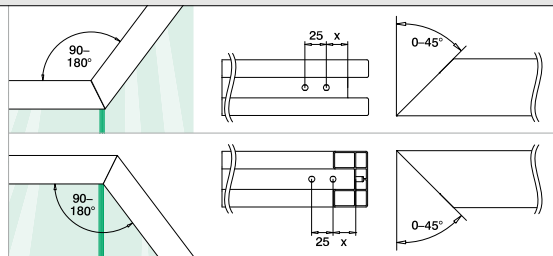

Neergaand

Zaaghoek	0°	5°	10°	15°	20°	25°	30°	35°	40°	45°
Binnenhoek	180°	170°	160°	150°	140°	130°	120°	110°	100°	90°
Afstand tot hoek (x)	26,5	26,5	26,0	26,0	25,5	25,5	25,0	24,5	24,5	24,0