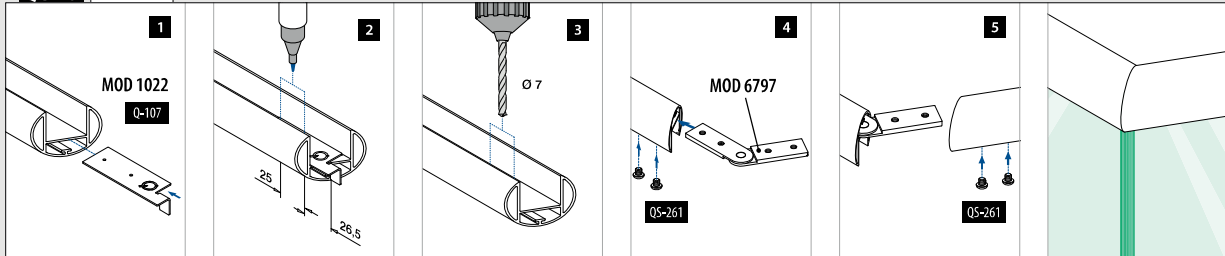

Q-INFO | MOD 6797