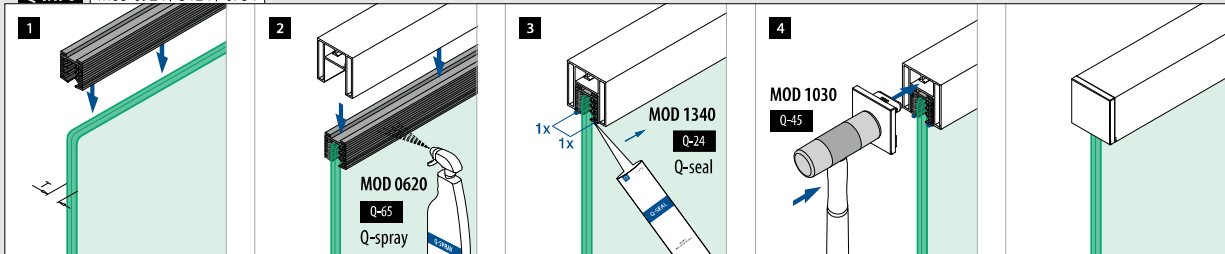

MOD 6734 - EASY HIT®

Aluminium Onbewerkt

	☐	☐
166734-040-00	40 x 40	2

Aluminium Geborsteld, geanodiseerd

OUTDOOR

166734-040-18	40 x 40	2

Aluminium Black Line

OUTDOOR

NEW 166734-040-82	40 x 40	2

International Design Model Protection

Q-INFO Aluminium

Onbewerkt

Geborsteld,
geanodiseerd

Zwart, mat,
structuur

Q-INFO MOD 6924

Q-INFO MOD 6924 / 5124 / 6734