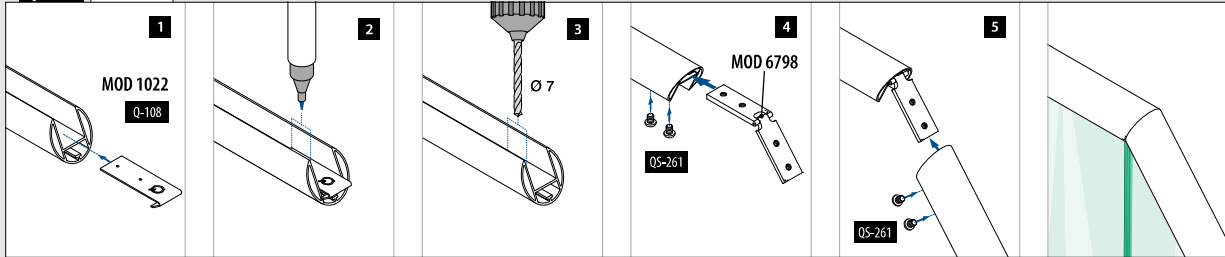

Q-INFO | MOD 6798

Q-INFO | MOD 6798

Opgaand										
Zaaghoek	45°	40°	35°	30°	25°	20°	15°	10°	5°	0°
Buitenhoek	90°	100°	110°	120°	130°	140°	150°	160°	170°	180°
Afstand tot hoek (x)	30,5	30,0	29,5	29,0	28,5	28,0	27,5	27,0	27,0	26,5

Neergaand										
Zaaghoek	0°	5°	10°	15°	20°	25°	30°	35°	40°	45°
Binnenhoek	180°	170°	160°	150°	140°	130°	120°	110°	100°	90°
Afstand tot hoek (x)	26,5	26,5	26,0	26,0	25,5	25,5	25,0	24,5	24,5	24,0