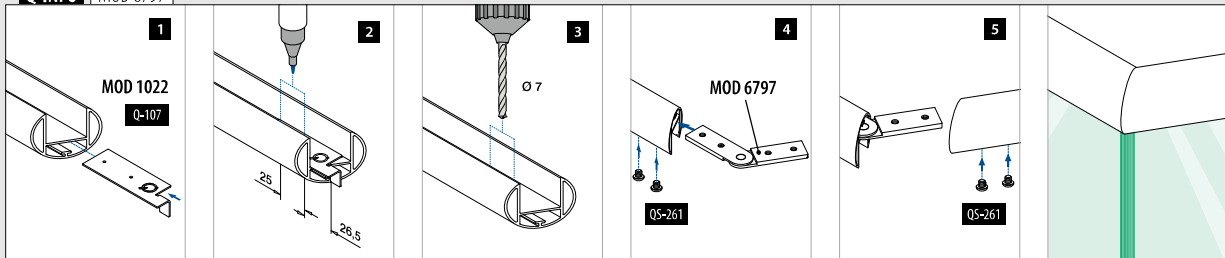

Q-INFO | MOD 6797