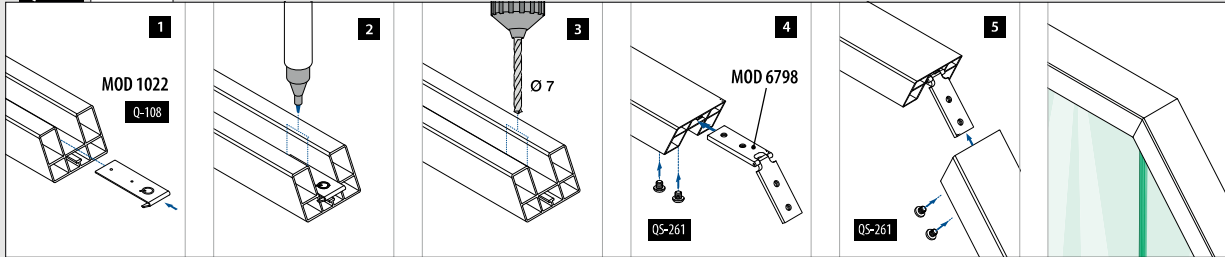

Q-INFO MOD 6798

Q-INFO MOD 6798

Opgaand										
Zaaghoek	45°	40°	35°	30°	25°	20°	15°	10°	5°	0°
Buitenhoek	90°	100°	110°	120°	130°	140°	150°	160°	170°	180°
Afstand tot hoek (x)	30,5	30,0	29,5	29,0	28,5	28,0	27,5	27,0	27,0	26,5

Neergaand										
Zaaghoek	0°	5°	10°	15°	20°	25°	30°	35°	40°	45°
Binnenhoek	180°	170°	160°	150°	140°	130°	120°	110°	100°	90°
Afstand tot hoek (x)	26,5	26,5	26,0	26,0	25,5	25,5	25,0	24,5	24,5	24,0