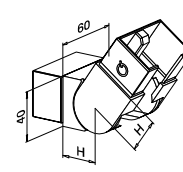

MOD 6342

304 Geslepen

INDOOR

Voor ☐

H

SELL OUT

136342-640-01-12

60 x 40

30

2

316 Geslepen

OUTDOOR

146342-640-01-12

60 x 40

30

2