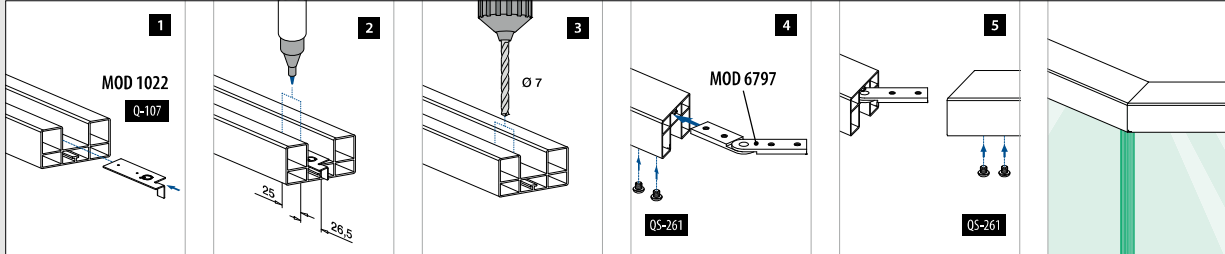

Q-INFO MOD 6797