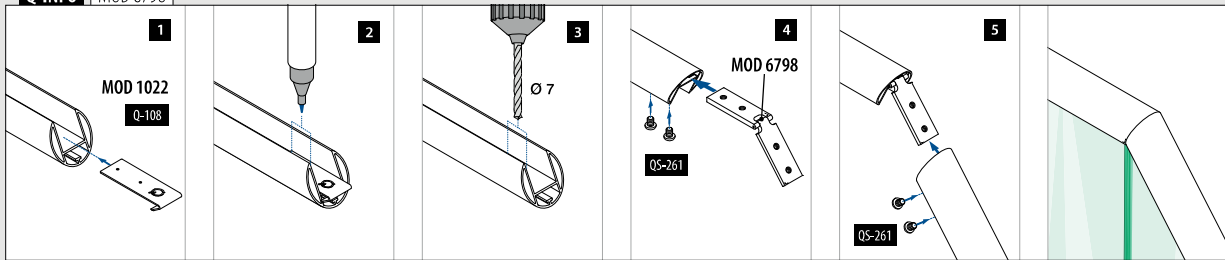

Q-INFO | MOD 6798

Q-INFO | MOD 6798

Opgaand										
Zaaghoek	45°	40°	35°	30°	25°	20°	15°	10°	5°	0°
Buitenhoek	90°	100°	110°	120°	130°	140°	150°	160°	170°	180°
Afstand tot hoek (x)	30,5	30,0	29,5	29,0	28,5	28,0	27,5	27,0	27,0	26,5

Neergaand										
Zaaghoek	0°	5°	10°	15°	20°	25°	30°	35°	40°	45°
Binnenhoek	180°	170°	160°	150°	140°	130°	120°	110°	100°	90°
Afstand tot hoek (x)	26,5	26,5	26,0	26,0	25,5	25,5	25,0	24,5	24,5	24,0