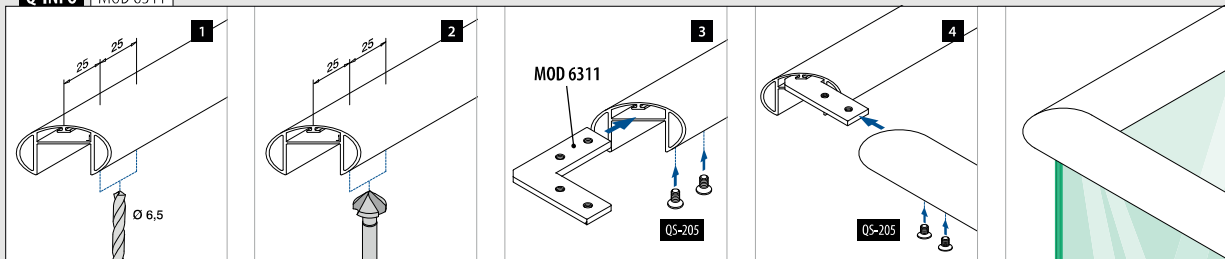

Q-INFO | MOD 6311