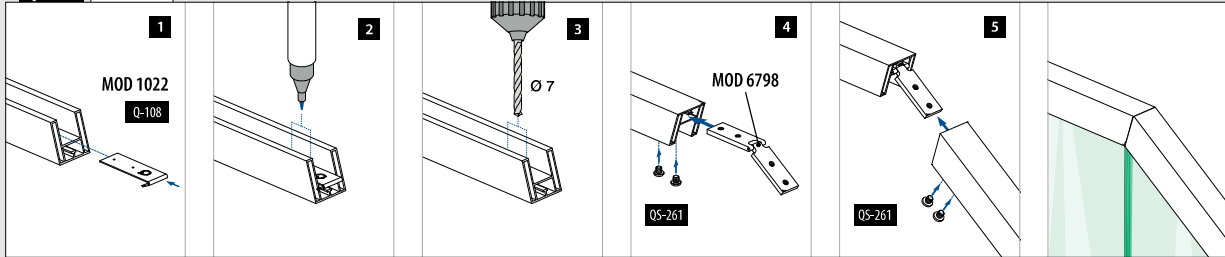

Q-INFO | MOD 6798

Q-INFO | MOD 6798

Opgaand										
Zaaghoek	45°	40°	35°	30°	25°	20°	15°	10°	5°	0°
Buitenhoek	90°	100°	110°	120°	130°	140°	150°	160°	170°	180°
Afstand tot hoek (x)	30,5	30,0	29,5	29,0	28,5	28,0	27,5	27,0	27,0	26,5

Neergaand										
Zaaghoek	0°	5°	10°	15°	20°	25°	30°	35°	40°	45°
Binnenhoek	180°	170°	160°	150°	140°	130°	120°	110°	100°	90°
Afstand tot hoek (x)	26,5	26,5	26,0	26,0	25,5	25,5	25,0	24,5	24,5	24,0