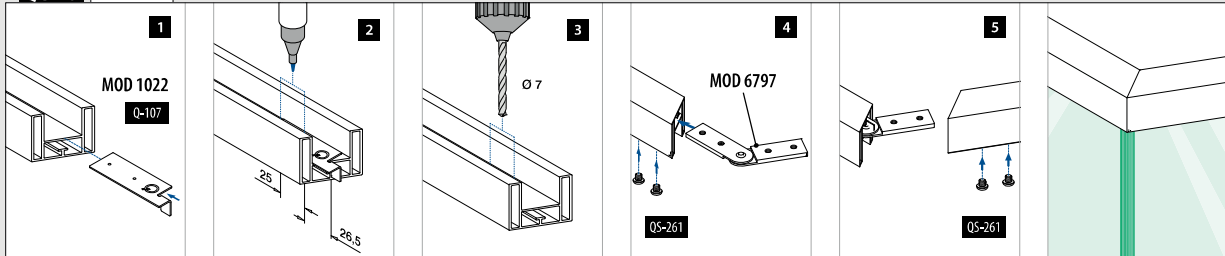

Q-INFO | MOD 6797