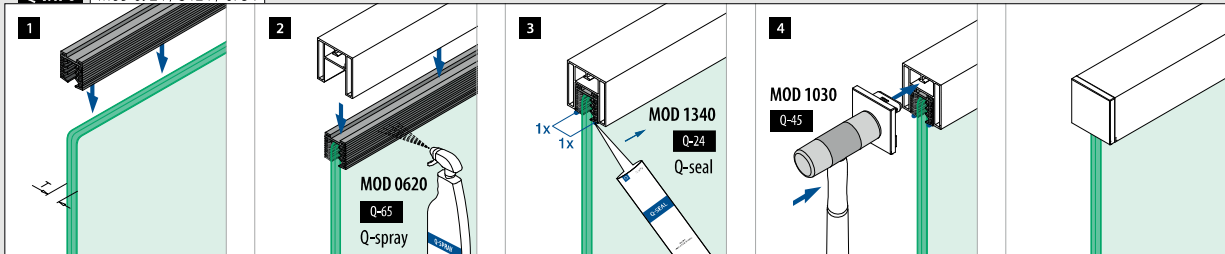

MOD 6734 - EASY HIT®

Aluminium Onbewerkt

166734-040-00	40 x 40	2

Aluminium Geborsteld, geanodiseerd

OUTDOOR

166734-040-18	40 x 40	2

Aluminium Black Line

OUTDOOR

NEW 166734-040-82	40 x 40	2

International Design Model Protection

Q-INFO Aluminium

Onbewerkt

Geborsteld,
geanodiseerd

Zwart, mat,
structuur

Q-INFO MOD 6924

Q-INFO MOD 6924 / 5124 / 6734