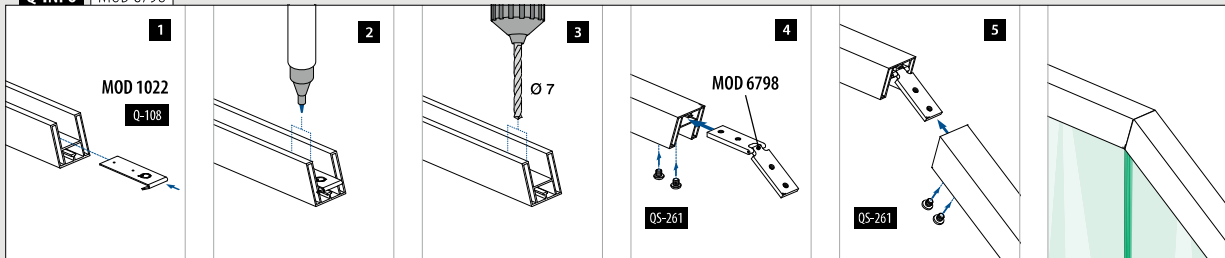

Q-INFO | MOD 6798

Q-INFO | MOD 6798

Opgaand										
Zaaghoek	45°	40°	35°	30°	25°	20°	15°	10°	5°	0°
Buitenhoek	90°	100°	110°	120°	130°	140°	150°	160°	170°	180°
Afstand tot hoek (x)	30,5	30,0	29,5	29,0	28,5	28,0	27,5	27,0	27,0	26,5

Neergaand										
Zaaghoek	0°	5°	10°	15°	20°	25°	30°	35°	40°	45°
Binnenhoek	180°	170°	160°	150°	140°	130°	120°	110°	100°	90°
Afstand tot hoek (x)	26,5	26,5	26,0	26,0	25,5	25,5	25,0	24,5	24,5	24,0