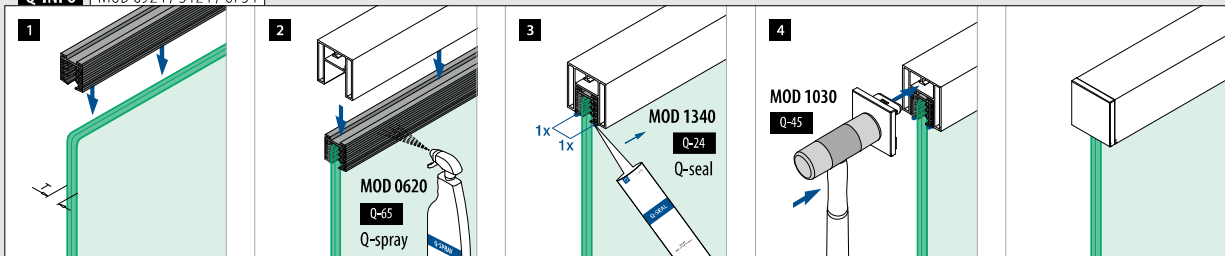

MOD 6324

Aluminium Geborsteld, geanodiseerd

OUTDOOR

	U	☐	☐
166324-040-18	24	40 x 40 x 1,5	1

Aluminium Black Line

OUTDOOR

NEW 166324-040-82	24	40 x 40 x 1,5	1

Glaslijsten/handrailingen

Eindkappen

Vierkant ☐

MOD 6734 - EASY HIT®

Aluminium Onbewerkt

	☐	☐
166734-040-00	40 x 40	2

Aluminium Geborsteld, geanodiseerd

OUTDOOR

166734-040-18	40 x 40	2

Aluminium Black Line

OUTDOOR

NEW 166734-040-82	40 x 40	2

International Design Model Protection

Q-INFO Aluminium

Onbewerkt

Geborsteld,
geanodiseerd

Zwart, mat,
structuur

Q-INFO MOD 6924

Q-INFO MOD 6924 / 5124 / 6734