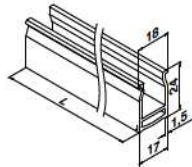

Afdeekprofielen voor LED strips

MOD 5091

INDOOR	Transparantie	
155091-025-03	Helder	L = 2500 mm
155091-025-06	Mat	L = 2500 mm

IK10

International Design Model Protection