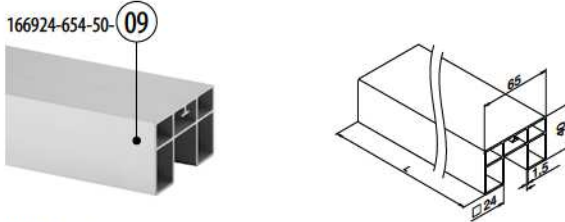

U-profielbuis

Rechthoekig ☐

MOD 6924

Aluminium

RVS look

OUTDOOR

SELL OUT	166924-654-50-09	65 x 40	L = 5000 mm	

International Design Model Protection

Glaslijsten/handrailingen