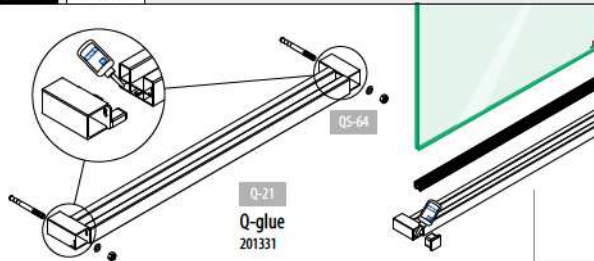

SELL OUT	Uitsluitend zo lang de voorraad strekt.

Montageoptie A

Montageoptie B