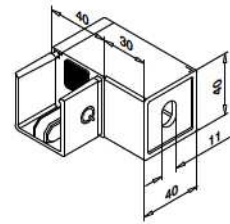

MOD 6508

316	Geslepen		
OUTDOOR	☐		
146508-040-01	40 x 40	361 - 365	2

International Design Model Protection