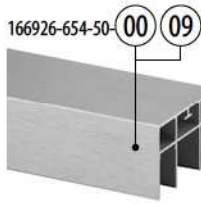

U-profielbuis

Rechthoekig 

MOD 6926

Aluminium		Onbewerkt		
U				
166926-654-50-00	24	65 x 40	L = 5000 mm	
Aluminium		RVS look		
OUTDOOR		U		
166926-654-50-09	24	65 x 40	L = 5000 mm	

International Design Model Protection