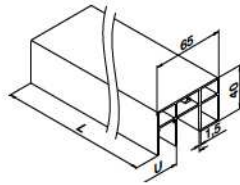

U-profielbuis

Rechthoekig

MOD 6926

Aluminium		Onbewerkt		
U				
166926-654-50-00	24	65 x 40	L = 5000 mm	
Aluminium		RVS look		
OUTDOOR		U		
166926-654-50-09	24	65 x 40	L = 5000 mm	

International Design Model Protection