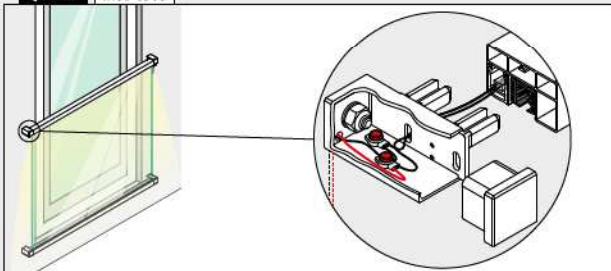

U-profielbuis

Rechthoekig

MOD 6926

Aluminium		Onbewerkt		
U				
166926-654-50-00	24	65 x 40	L = 5000 mm	
Aluminium		RVS look		
OUTDOOR		U		
166926-654-50-09	24	65 x 40	L = 5000 mm	

International Design Model Protection

Afdeekprofielen voor LED strips

MOD 5091

INDOOR	Transparantie	
155091-025-03	Helder	L = 2500 mm
155091-025-06	Mat	L = 2500 mm

IK10

International Design Model Protection

Rubbers

MOD 5124

Toebehoren		
U = 24 mm		
Monolithisch	T	
205124-050-08	8 - 10	L = 5000 mm
205124-050-11	12	L = 5000 mm
205124-050-15	15	L = 5000 mm
205124-050-19	19	L = 5000 mm
Gelaagd		
	T	
205124-050-08	8,76 (4-0,76-4) - 10,76 (5-0,76-5)	L = 5000 mm
205124-050-11	11,52 (5-1,52-5) - 13,52 (6-1,52-6)	L = 5000 mm
205124-050-17	16,76 (8-0,76-8) - 17,52 (8-1,52-8)	L = 5000 mm
205124-050-22	20,76 (10-0,76-10) - 21,52 (10-1,52-10)	L = 5000 mm

Q-INFO MOD 6508

Q-INFO Aluminium MOD 6926

00

Onbewerkt

09

RVS look

Q-INFO MOD 6926

Q-INFO

176

U kunt Q-lights toevoegen om dit Franse balkon te verlichten