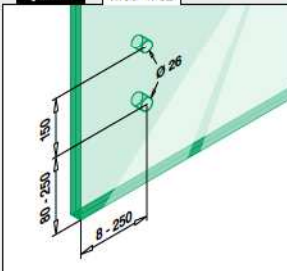

Q-INFO MOD 4762