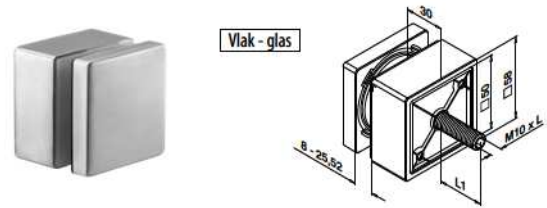

Glasrailingbasis

Puntglasadapters

Vierkant

MOD 4747

316	Geslepen			
OUTDOOR	L	L1		
144747-010-12	60	13 - 31	2	

MOD 4747

316	Geslepen			
OUTDOOR	L	L1		
144747-030-12	80	13 - 31	2	

International Design Model Protection

International Design Model Protection

Glasrailingbasis

Blokglasadapters

Rechthoekig

MOD 4762

316	Geslepen			
OUTDOOR				
144762-12	361 - 365	1		

International Design Model Protection

Q-INFO 316