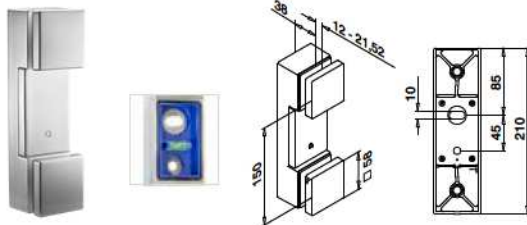

Glasrailingbasis

Puntglasadapters

Vierkant

MOD 4747

316	Geslepen			
OUTDOOR	L	L1		
144747-010-12	60	13 - 31	2	

MOD 4747

316	Geslepen			
OUTDOOR	L	L1		
144747-030-12	80	13 - 31	2	

International Design Model Protection

International Design Model Protection

Glasrailingbasis

Blokglasadapters

Rechthoekig

MOD 4762

316	Geslepen			
OUTDOOR				
144762-12	361 - 365	1		

International Design Model Protection

Q-INFO 316