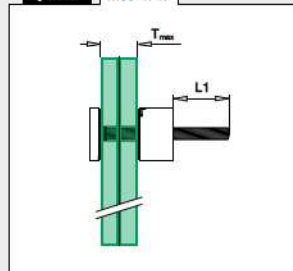

Q-INFO MOD 4747