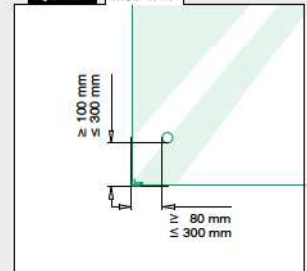

Q-INFO MOD 4747