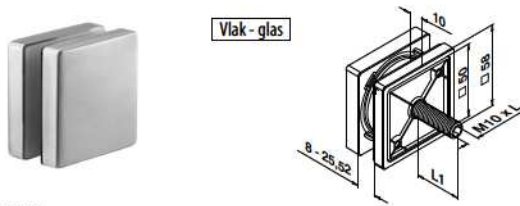

Glasrailingbasis

Puntglasadapters

Vierkant

MOD 4747

316	Geslepen			
OUTDOOR	L	L1		
144747-010-12	60	13 - 31	2	

MOD 4747

316	Geslepen			
OUTDOOR	L	L1		
144747-030-12	80	13 - 31	2	

International Design Model Protection

International Design Model Protection

Glasrailingbasis

Blokglasadapters

Rechthoekig

MOD 4762

316	Geslepen			
OUTDOOR				
144762-12	361 - 365	1		

International Design Model Protection

Q-INFO 316