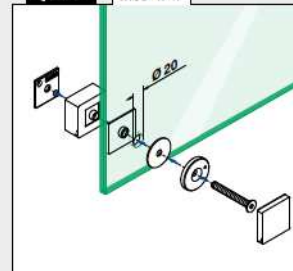

Q-INFO MOD 4747