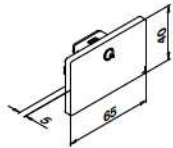

MOD 6924

Aluminium Onbewerkt

166924-654-50-00	65 x 40	L = 5000 mm

Aluminium Mat zilver effect

OUTDOOR

166924-654-50-08	65 x 40	L = 5000 mm

Aluminium RVS look

OUTDOOR

166924-654-50-09	65 x 40	L = 5000 mm

International Design Model Protection

Glaslijsten/handrailingen

Eindkappen

Rechthoekig ☐