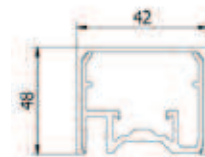

LAZORTRACK | WANDHANDRAILING ALUMINIUM

Lazortrack handrailing

| Breedte: 42 mm
| Hoogte: 34 mm
| VE: 1 stuks

Model 4102	Onbehandeld	Aluminium naturel	In kleur
Lengte	Art. nr.	Art. nr.	Art. nr.
2500	18.4102.420.10	18.4102.420.11	18.4102.420.13/16/18
5000	18.4105.420.10	18.4105.420.11	18.4105.420.13/16/18