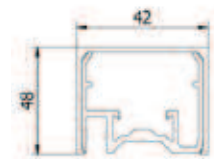

LAZORTRACK | WANDHANDRAILING ALUMINIUM

Lazortrack handrailing

| Breedte: 42 mm
| Hoogte: 34 mm
| VE: 1 stuks

Model 4102	Onbehandeld	Aluminium naturel	In kleur
Lengte	Art. nr.	Art. nr.	Art. nr.
2500	18.4102.420.10	18.4102.420.11	18.4102.420.13/16/18
5000	18.4105.420.10	18.4105.420.11	18.4105.420.13/16/18