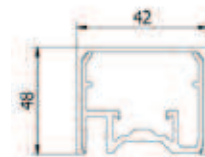

Model 4102	Onbehandeld	Aluminium naturel	In kleur
Lengte	Art. nr.	Art. nr.	Art. nr.
2500	18.4102.420.10	18.4102.420.11	18.4102.420.13/16/18
5000	18.4105.420.10	18.4105.420.11	18.4105.420.13/16/18