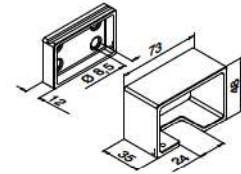

MOD 5124

Toebehoren

U = 24 mm

Monolithisch	T	L
205124-050-08	8 - 10	L = 5000 mm
205124-050-11	12	L = 5000 mm
205124-050-15	15	L = 5000 mm
205124-050-19	19	L = 5000 mm

Gelaagd	T	L
205124-050-08	8,76 (4-0,76-4) - 10,76 (5-0,76-5)	L = 5000 mm
205124-050-11	11,52 (5-1,52-5) - 13,52 (6-1,52-6)	L = 5000 mm
205124-050-17	16,76 (8-0,76-8) - 17,52 (8-1,52-8)	L = 5000 mm
205124-050-22	20,76 (10-0,76-10) - 21,52 (10-1,52-10)	L = 5000 mm

Glaslijsten/handrailingen

Muurflenzen

Rechthoekig ☐