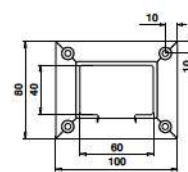

Muurflenzen

Rechthoekig ☐

MOD 6545

304		Geslepen	
INDOOR			
SELL OUT	136545-640-12	60 x 40	2
316		Geslepen	
OUTDOOR			
	146545-640-12	60 x 40	2