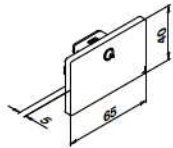

MOD 6924

Aluminium Onbewerkt

166924-654-50-00	65 x 40	L = 5000 mm

Aluminium Mat zilver effect

OUTDOOR

166924-654-50-08	65 x 40	L = 5000 mm

Aluminium RVS look

OUTDOOR

166924-654-50-09	65 x 40	L = 5000 mm

International Design Model Protection

Glaslijsten/handrailingen

Eindkappen

Rechthoekig ☐