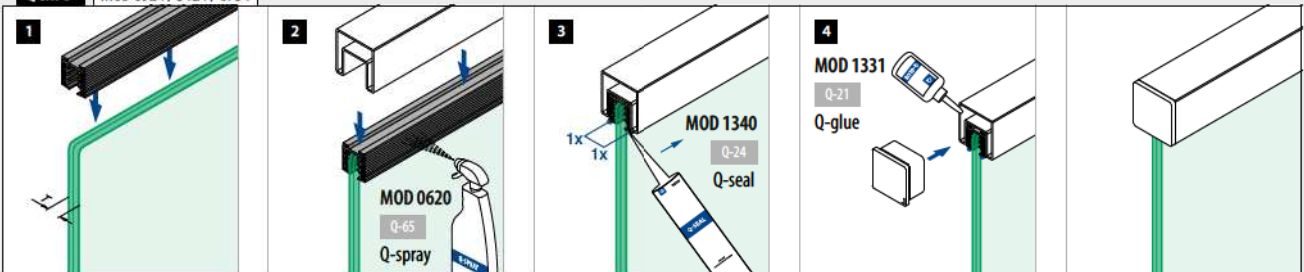

Q-INFO MOD 6924 / 5124 / 6734