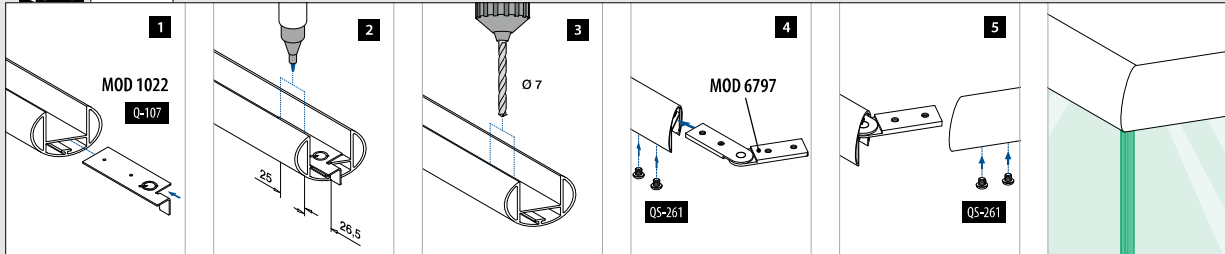

Q-INFO | MOD 6797