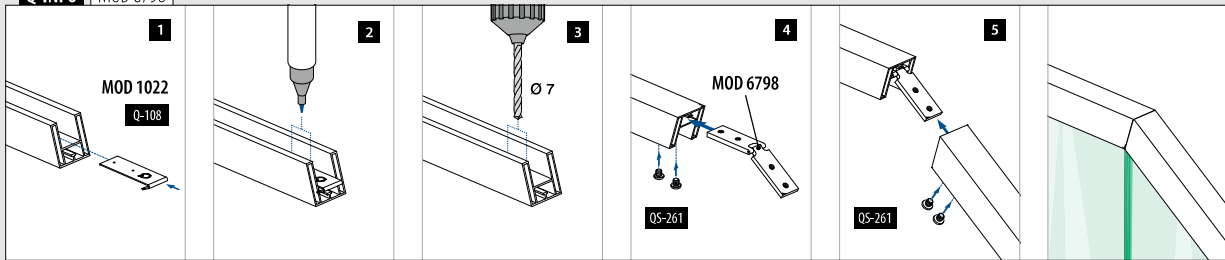

Q-INFO | MOD 6798

Q-INFO | MOD 6798

Opgaand										
Zaaghoek	45°	40°	35°	30°	25°	20°	15°	10°	5°	0°
Buitenhoek	90°	100°	110°	120°	130°	140°	150°	160°	170°	180°
Afstand tot hoek (x)	30,5	30,0	29,5	29,0	28,5	28,0	27,5	27,0	27,0	26,5

Neergaand										
Zaaghoek	0°	5°	10°	15°	20°	25°	30°	35°	40°	45°
Binnenhoek	180°	170°	160°	150°	140°	130°	120°	110°	100°	90°
Afstand tot hoek (x)	26,5	26,5	26,0	26,0	25,5	25,5	25,0	24,5	24,5	24,0