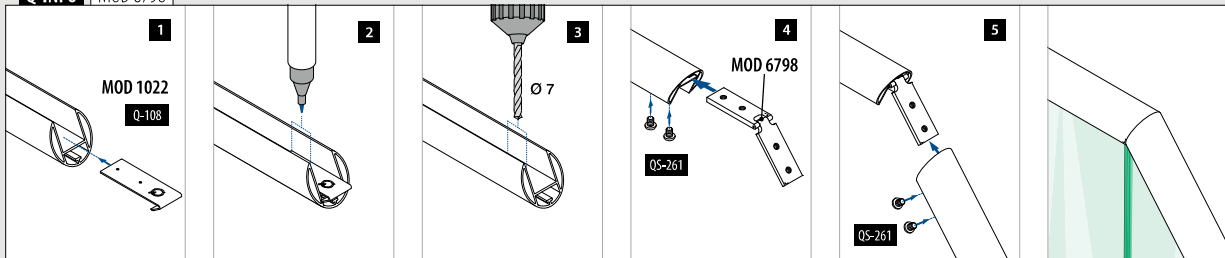

Q-INFO | MOD 6798

Q-INFO | MOD 6798

Opgaand										
Zaaghoek	45°	40°	35°	30°	25°	20°	15°	10°	5°	0°
Buitenhoek	90°	100°	110°	120°	130°	140°	150°	160°	170°	180°
Afstand tot hoek (x)	30,5	30,0	29,5	29,0	28,5	28,0	27,5	27,0	27,0	26,5

Neergaand										
Zaaghoek	0°	5°	10°	15°	20°	25°	30°	35°	40°	45°
Binnenhoek	180°	170°	160°	150°	140°	130°	120°	110°	100°	90°
Afstand tot hoek (x)	26,5	26,5	26,0	26,0	25,5	25,5	25,0	24,5	24,5	24,0