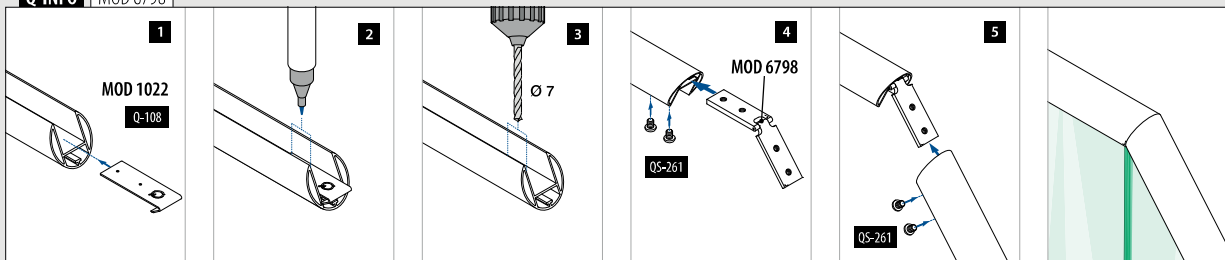

Q-INFO | MOD 6798

Q-INFO | MOD 6798

Opgaand										
Zaaghoek	45°	40°	35°	30°	25°	20°	15°	10°	5°	0°
Buitenhoek	90°	100°	110°	120°	130°	140°	150°	160°	170°	180°
Afstand tot hoek (x)	30,5	30,0	29,5	29,0	28,5	28,0	27,5	27,0	27,0	26,5

Neergaand										
Zaaghoek	0°	5°	10°	15°	20°	25°	30°	35°	40°	45°
Binnenhoek	180°	170°	160°	150°	140°	130°	120°	110°	100°	90°
Afstand tot hoek (x)	26,5	26,5	26,0	26,0	25,5	25,5	25,0	24,5	24,5	24,0