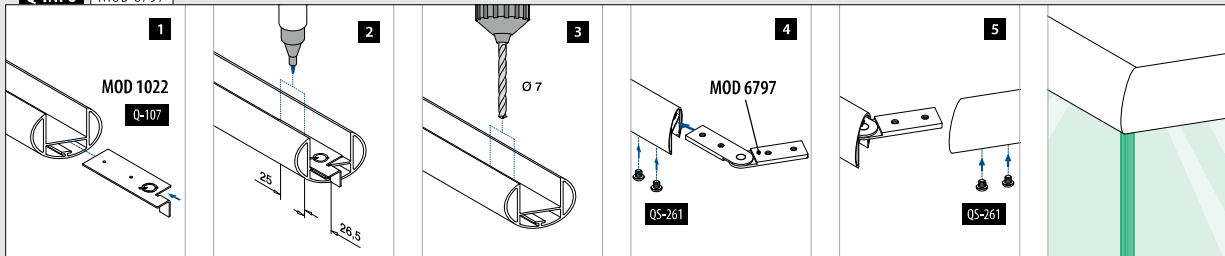

Q-INFO | MOD 6797