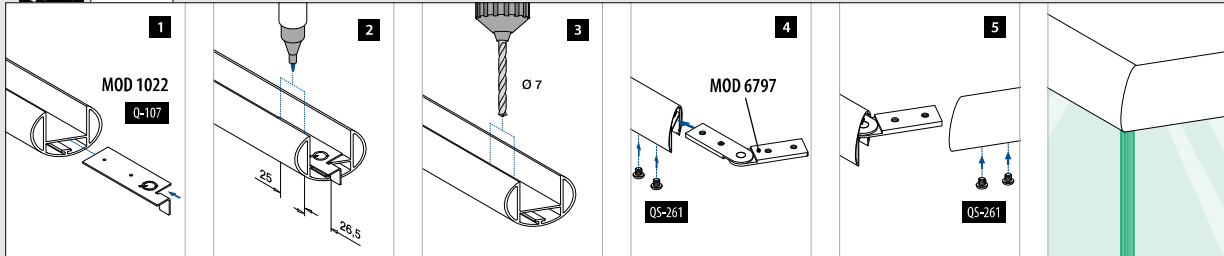

Q-INFO | MOD 6797