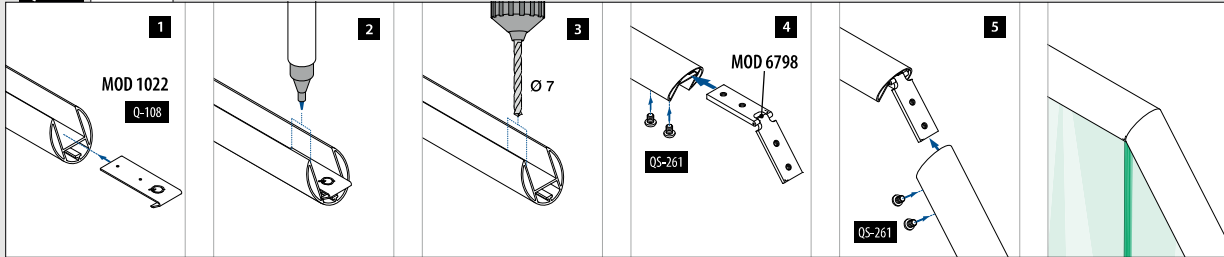

Q-INFO | MOD 6798

Q-INFO | MOD 6798

Opgaand										
Zaaghoek	45°	40°	35°	30°	25°	20°	15°	10°	5°	0°
Buitenhoek	90°	100°	110°	120°	130°	140°	150°	160°	170°	180°
Afstand tot hoek (x)	30,5	30,0	29,5	29,0	28,5	28,0	27,5	27,0	27,0	26,5

Neergaand										
Zaaghoek	0°	5°	10°	15°	20°	25°	30°	35°	40°	45°
Binnenhoek	180°	170°	160°	150°	140°	130°	120°	110°	100°	90°
Afstand tot hoek (x)	26,5	26,5	26,0	26,0	25,5	25,5	25,0	24,5	24,5	24,0