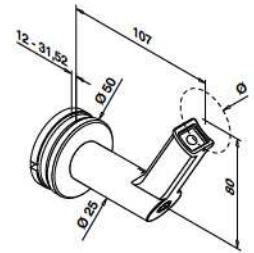

OUTDOOR

Ø

SELL OUT 140148-044-12

42,4 / 48,3

Q5-71 376

2

International Design Model Protection

Glas - buis