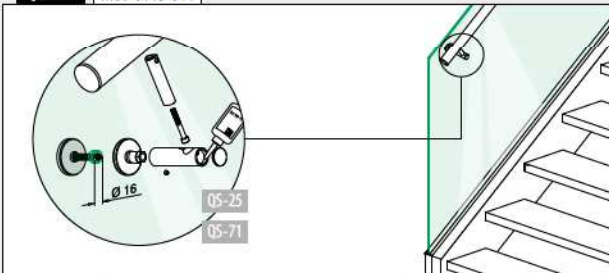

Q-INFO MOD 0148-044