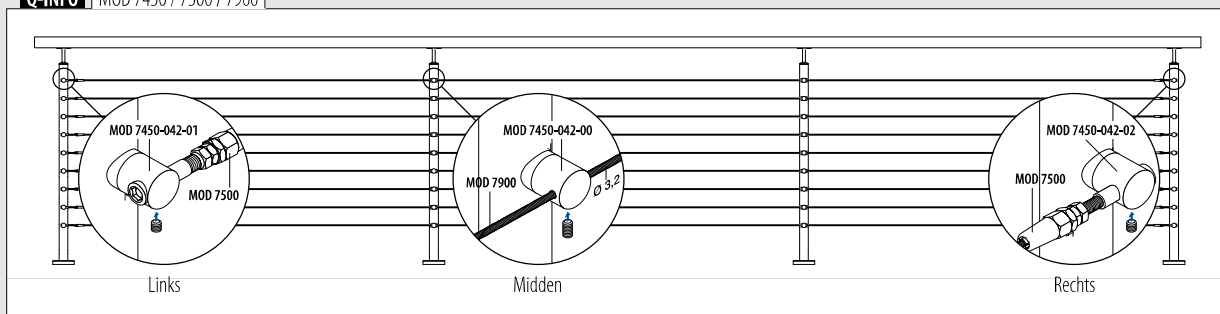

Voor vlakke buis
Links

MOD 7450

304	Geslepen		
INDOOR			
137450-000-01	QS-15 474		4

Voor ronde buis
Links

MOD 7450

304	Geslepen		
INDOOR	D		
137450-042-01	42,4	QS-15 474	4

316 Geslepen
OUTDOOR

147450-042-01	42,4	QS-16 474	4

Voor vlakke buis
Rechts

MOD 7450

304	Geslepen		
INDOOR			
137450-000-02	QS-15 474		4

Voor ronde buis
Rechts

MOD 7450

304	Geslepen		
INDOOR	D		
137450-042-02	42,4	QS-15 474	4

316 Geslepen
OUTDOOR

147450-042-02	42,4	QS-16 474	4

Voor vlakke buis
Midden

MOD 7450

304	Geslepen		
INDOOR			
137450-000-00	QS-15 474		4

Voor ronde buis
Midden

MOD 7450

304	Geslepen		
INDOOR	D		
137450-042-00	42,4	QS-15 474	4

316 Geslepen
OUTDOOR

147450-042-00	42,4	QS-16 474	4

MOD 7500

304	Geslepen		
INDOOR			
137500			4

316 Geslepen
OUTDOOR

147500			4

Q-INFO | MOD 7450 / 7500 / 7900