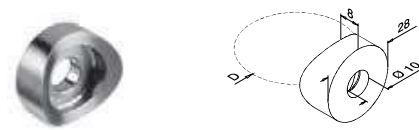

MOD 7723

	316	Geslepen	
OUTDOOR			☐
147723-000			12

Voor ronde buis