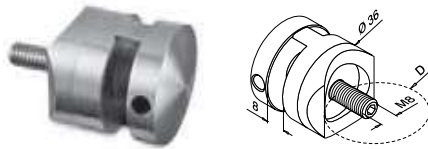

Kabelhouders

Voor ronde buis