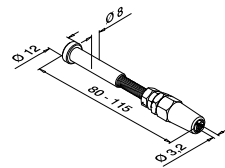

MOD 7500

304	Geslepen		
INDOOR			
137500			4

316 Geslepen
OUTDOOR

147500			4