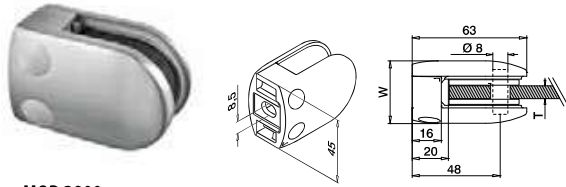

Plaatadapters - MOD 2800

Voor vlakke buis

MOD 2800

304		Geslepen			
INDOOR	W	T			
132800-000-12	34	Zie MOD 5028	QS-26	476	4

304		Gepolijst			
INDOOR	W	T			
132800-000-10	34	Zie MOD 5028	QS-26	476	4

SELL OUT

316		Geslepen			
OUTDOOR	W	T			
142800-000-12	34	Zie MOD 5028	QS-27	476	4

316		Gepolijst			
OUTDOOR	W	T			
142800-000-10	34	Zie MOD 5028	QS-27	476	4

316		Black Line			
OUTDOOR	W	T			
142800-000-82	34	Zie MOD 5028	QS-27	476	4

NEW

Zamak					
INDOOR	W	T			
102800-000-...	36	Zie MOD 5028	QS-28	476	4

SELL OUT

International Design Model Protection

Voor ronde buis