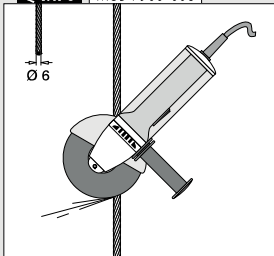

Q-INFO | MOD 7900-006

Q-INFO

Kabelkniptang

MOD 7800
487