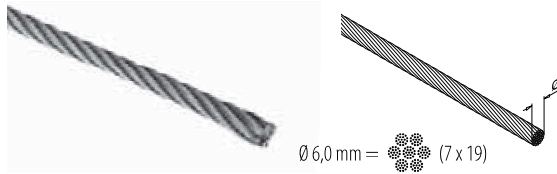

Kabels

MOD 7900

	316	Geslepen	
OUTDOOR	Ø		☐
147900-006-10	6,0		L = 10 m
147900-006-50	6,0		L = 50 m
147900-006-01	6,0		L = 100 m

Spanners

MOD 7260

	316	Geslepen			
OUTDOOR	Ø	H	L		☐
147260-006	6	125	340-360		2