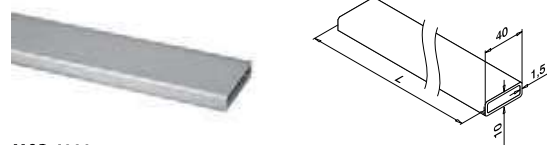

Handrailingen Buis

Q-TUBE