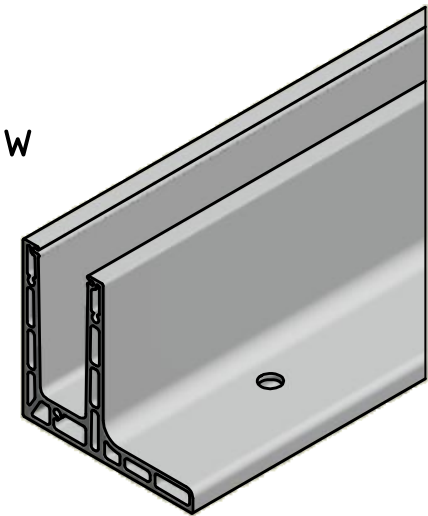

3D view

		Scale: 1 : 2	Weight: 36 kg		Rev.No.:
		Material: EN AW-6063 T6		Finish: anodized	
<small>THIS DRAWING IS PROPERTY OF Q-RAILING EUROPE GmbH & Co KG ALL RIGHTS RESERVED. It may not be submitted for perusal to third parties, either whole nor partly, unless granted. It is not permitted to alter this drawing unauthorised, in any way.</small>		Product line: EASY GLASS SMART			
		Description: Base Shoe Top F			
Drawn	04.07.2019	Name		LMR	
Checked	13.08.2020	Name		TRR	
General tolerance according		Drawing no.:		Project:	
		CD-16693250018		Sheet: 1 / 1	
				A4	