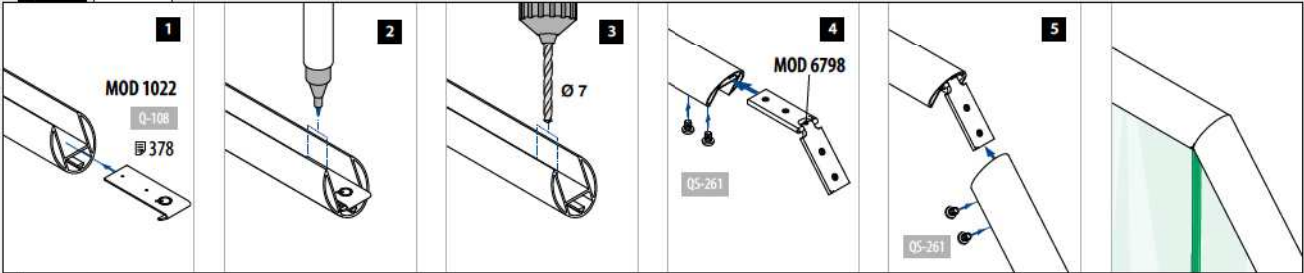

Q-INFO MOD 6798

Q-INFO MOD 6798

OPGAAND

Zaaghoek	45°	40°	35°	30°	25°	20°	15°	10°	5°	0°
Buitenhoek	90°	100°	110°	120°	130°	140°	150°	160°	170°	180°
Afstand tot hoek	30,5	30,0	29,5	29,0	28,5	28,0	27,5	27,0	27,0	26,5

NEERGAAND

Zaaghoek	0°	5°	10°	15°	20°	25°	30°	35°	40°	45°
Binnenhoek	180°	170°	160°	150°	140°	130°	120°	110°	100°	90°
Afstand tot hoek	26,5	26,5	26,0	26,0	25,5	25,5	25,0	24,5	24,5	24,0