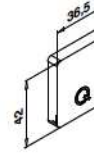

Links / rechts