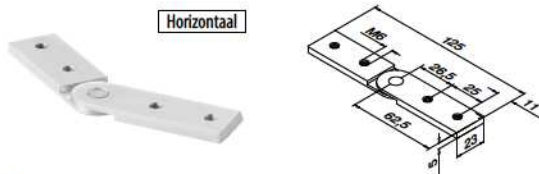

MOD 6797

Aluminium	Onbewerkt		
166797	QS-261	376	2