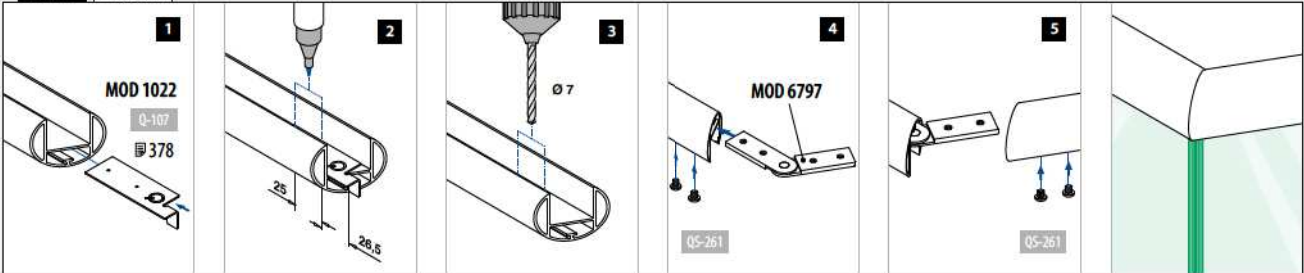

Q-INFO MOD 6797