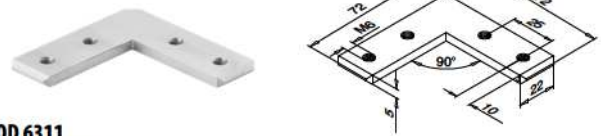

MOD 6311

Aluminium	Onbewerkt		
166311-339	QS-261	376	2