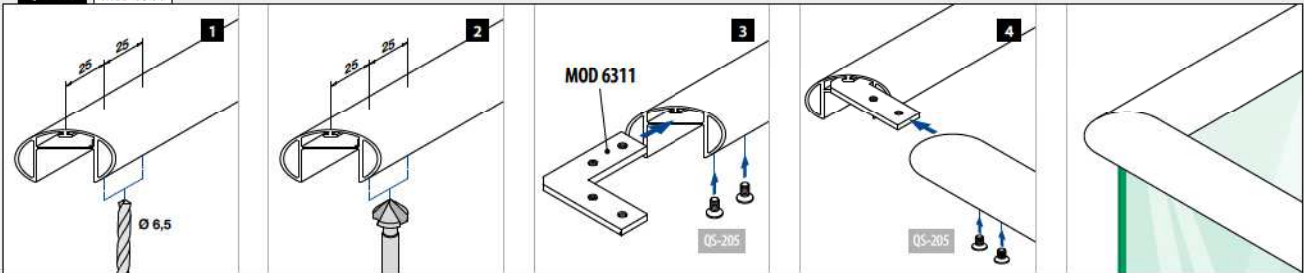

Q-INFO MOD 6311