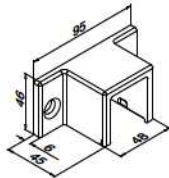

Muurflenzen

HYBRID 33x39