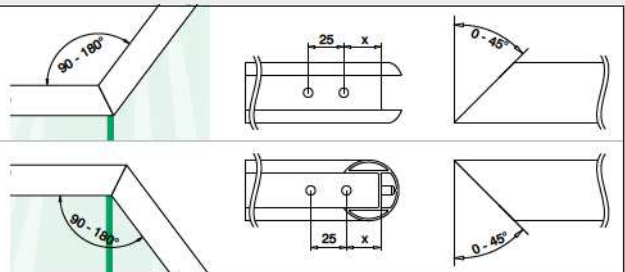

Zaaghoek	45°	40°	35°	30°	25°	20°	15°	10°	5°	0°
Buitenhoek	90°	100°	110°	120°	130°	140°	150°	160°	170°	180°
Afstand tot hoek	30,5	30,0	29,5	29,0	28,5	28,0	27,5	27,0	27,0	26,5

NEERGAAND

Zaaghoek	0°	5°	10°	15°	20°	25°	30°	35°	40°	45°
Binnenhoek	180°	170°	160°	150°	140°	130°	120°	110°	100°	90°
Afstand tot hoek	26,5	26,5	26,0	26,0	25,5	25,5	25,0	24,5	24,5	24,0