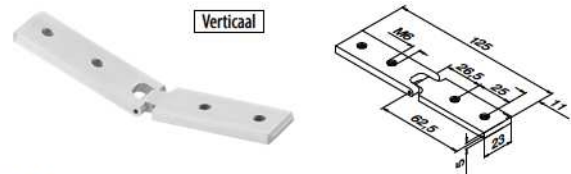

Verbinders

Aluminium	Onbewerkt		
166795-339	QS-261	376	2

Aluminium	Onbewerkt		
166311-339	QS-261	376	2

Aluminium	Onbewerkt		
166797	QS-261	376	2

MOD 6798

Aluminium	Onbewerkt		
166798	QS-261	376	2

Q-INFO MOD 6311

Q-INFO MOD 6797

Q-INFO MOD 6798

Q-INFO MOD 6798

OPGAAND

Zaaghoek	45°	40°	35°	30°	25°	20°	15°	10°	5°	0°
Buitenhoek	90°	100°	110°	120°	130°	140°	150°	160°	170°	180°
Afstand tot hoek	30,5	30,0	29,5	29,0	28,5	28,0	27,5	27,0	27,0	26,5

NEERGAAND

Zaaghoek	0°	5°	10°	15°	20°	25°	30°	35°	40°	45°
Binnenhoek	180°	170°	160°	150°	140°	130°	120°	110°	100°	90°
Afstand tot hoek	26,5	26,5	26,0	26,0	25,5	25,5	25,0	24,5	24,5	24,0