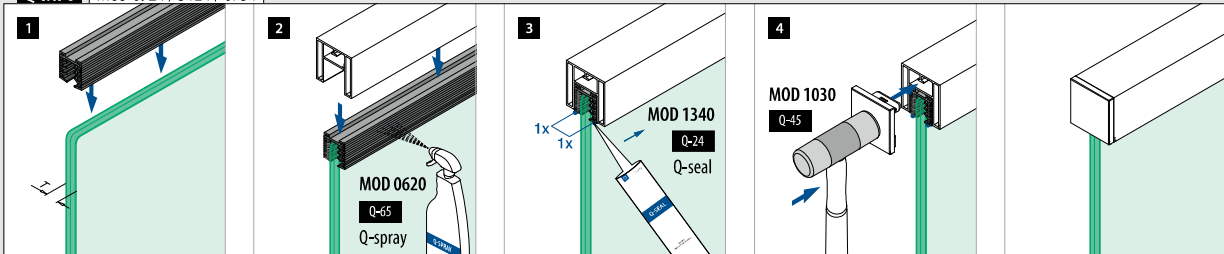

MOD 6734 - EASY HIT®

Aluminium Onbewerkt

166734-040-00	40 x 40	2

Aluminium Geborsteld, geanodiseerd

OUTDOOR

166734-040-18	40 x 40	2

Aluminium Black Line

OUTDOOR

NEW 166734-040-82	40 x 40	2

International Design Model Protection

Q-INFO Aluminium

Onbewerkt

Geborsteld,
geanodiseerd

Zwart, mat,
structuur

Q-INFO MOD 6924

Q-INFO MOD 6924 / 5124 / 6734