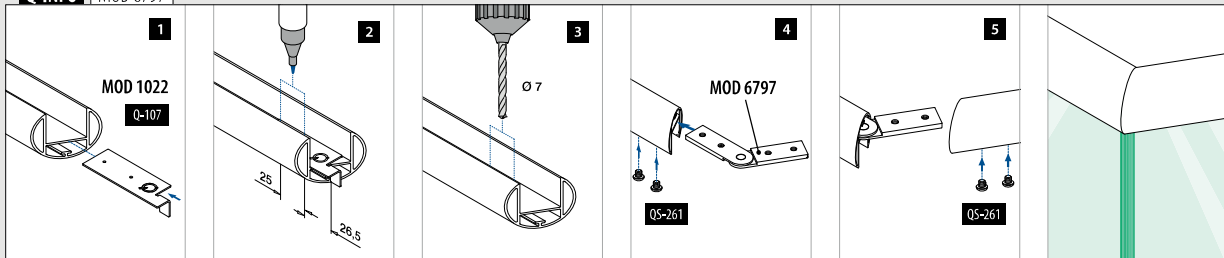

Q-INFO | MOD 6797