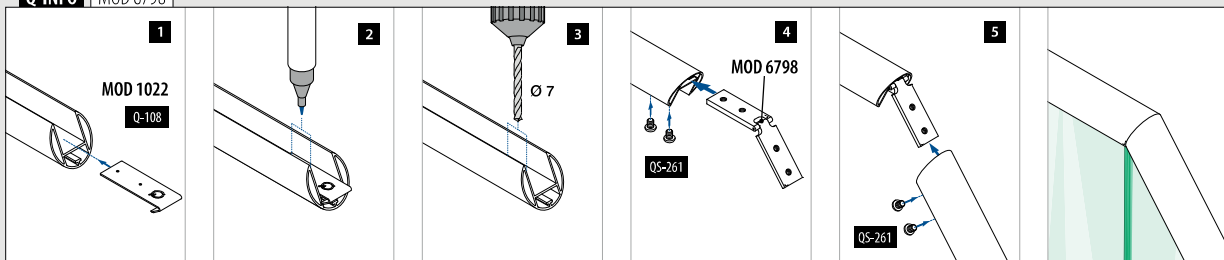

Q-INFO | MOD 6798

Q-INFO | MOD 6798

Opgaand										
Zaaghoek	45°	40°	35°	30°	25°	20°	15°	10°	5°	0°
Buitenhoek	90°	100°	110°	120°	130°	140°	150°	160°	170°	180°
Afstand tot hoek (x)	30,5	30,0	29,5	29,0	28,5	28,0	27,5	27,0	27,0	26,5

Neergaand										
Zaaghoek	0°	5°	10°	15°	20°	25°	30°	35°	40°	45°
Binnenhoek	180°	170°	160°	150°	140°	130°	120°	110°	100°	90°
Afstand tot hoek (x)	26,5	26,5	26,0	26,0	25,5	25,5	25,0	24,5	24,5	24,0