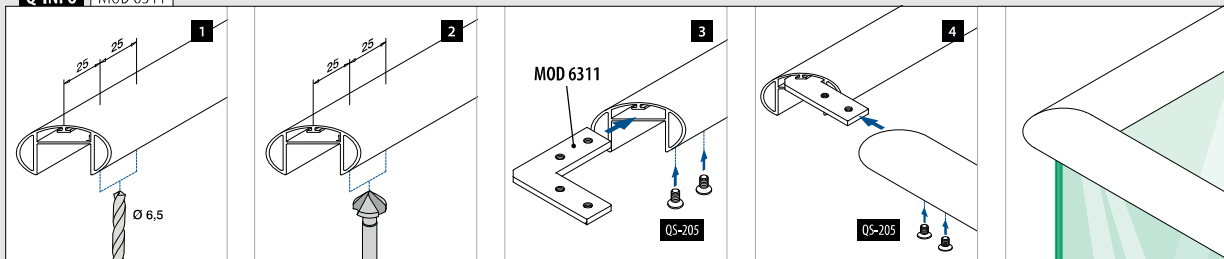

Q-INFO | MOD 6311