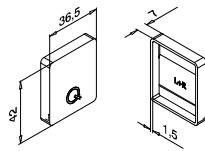

Links / rechts